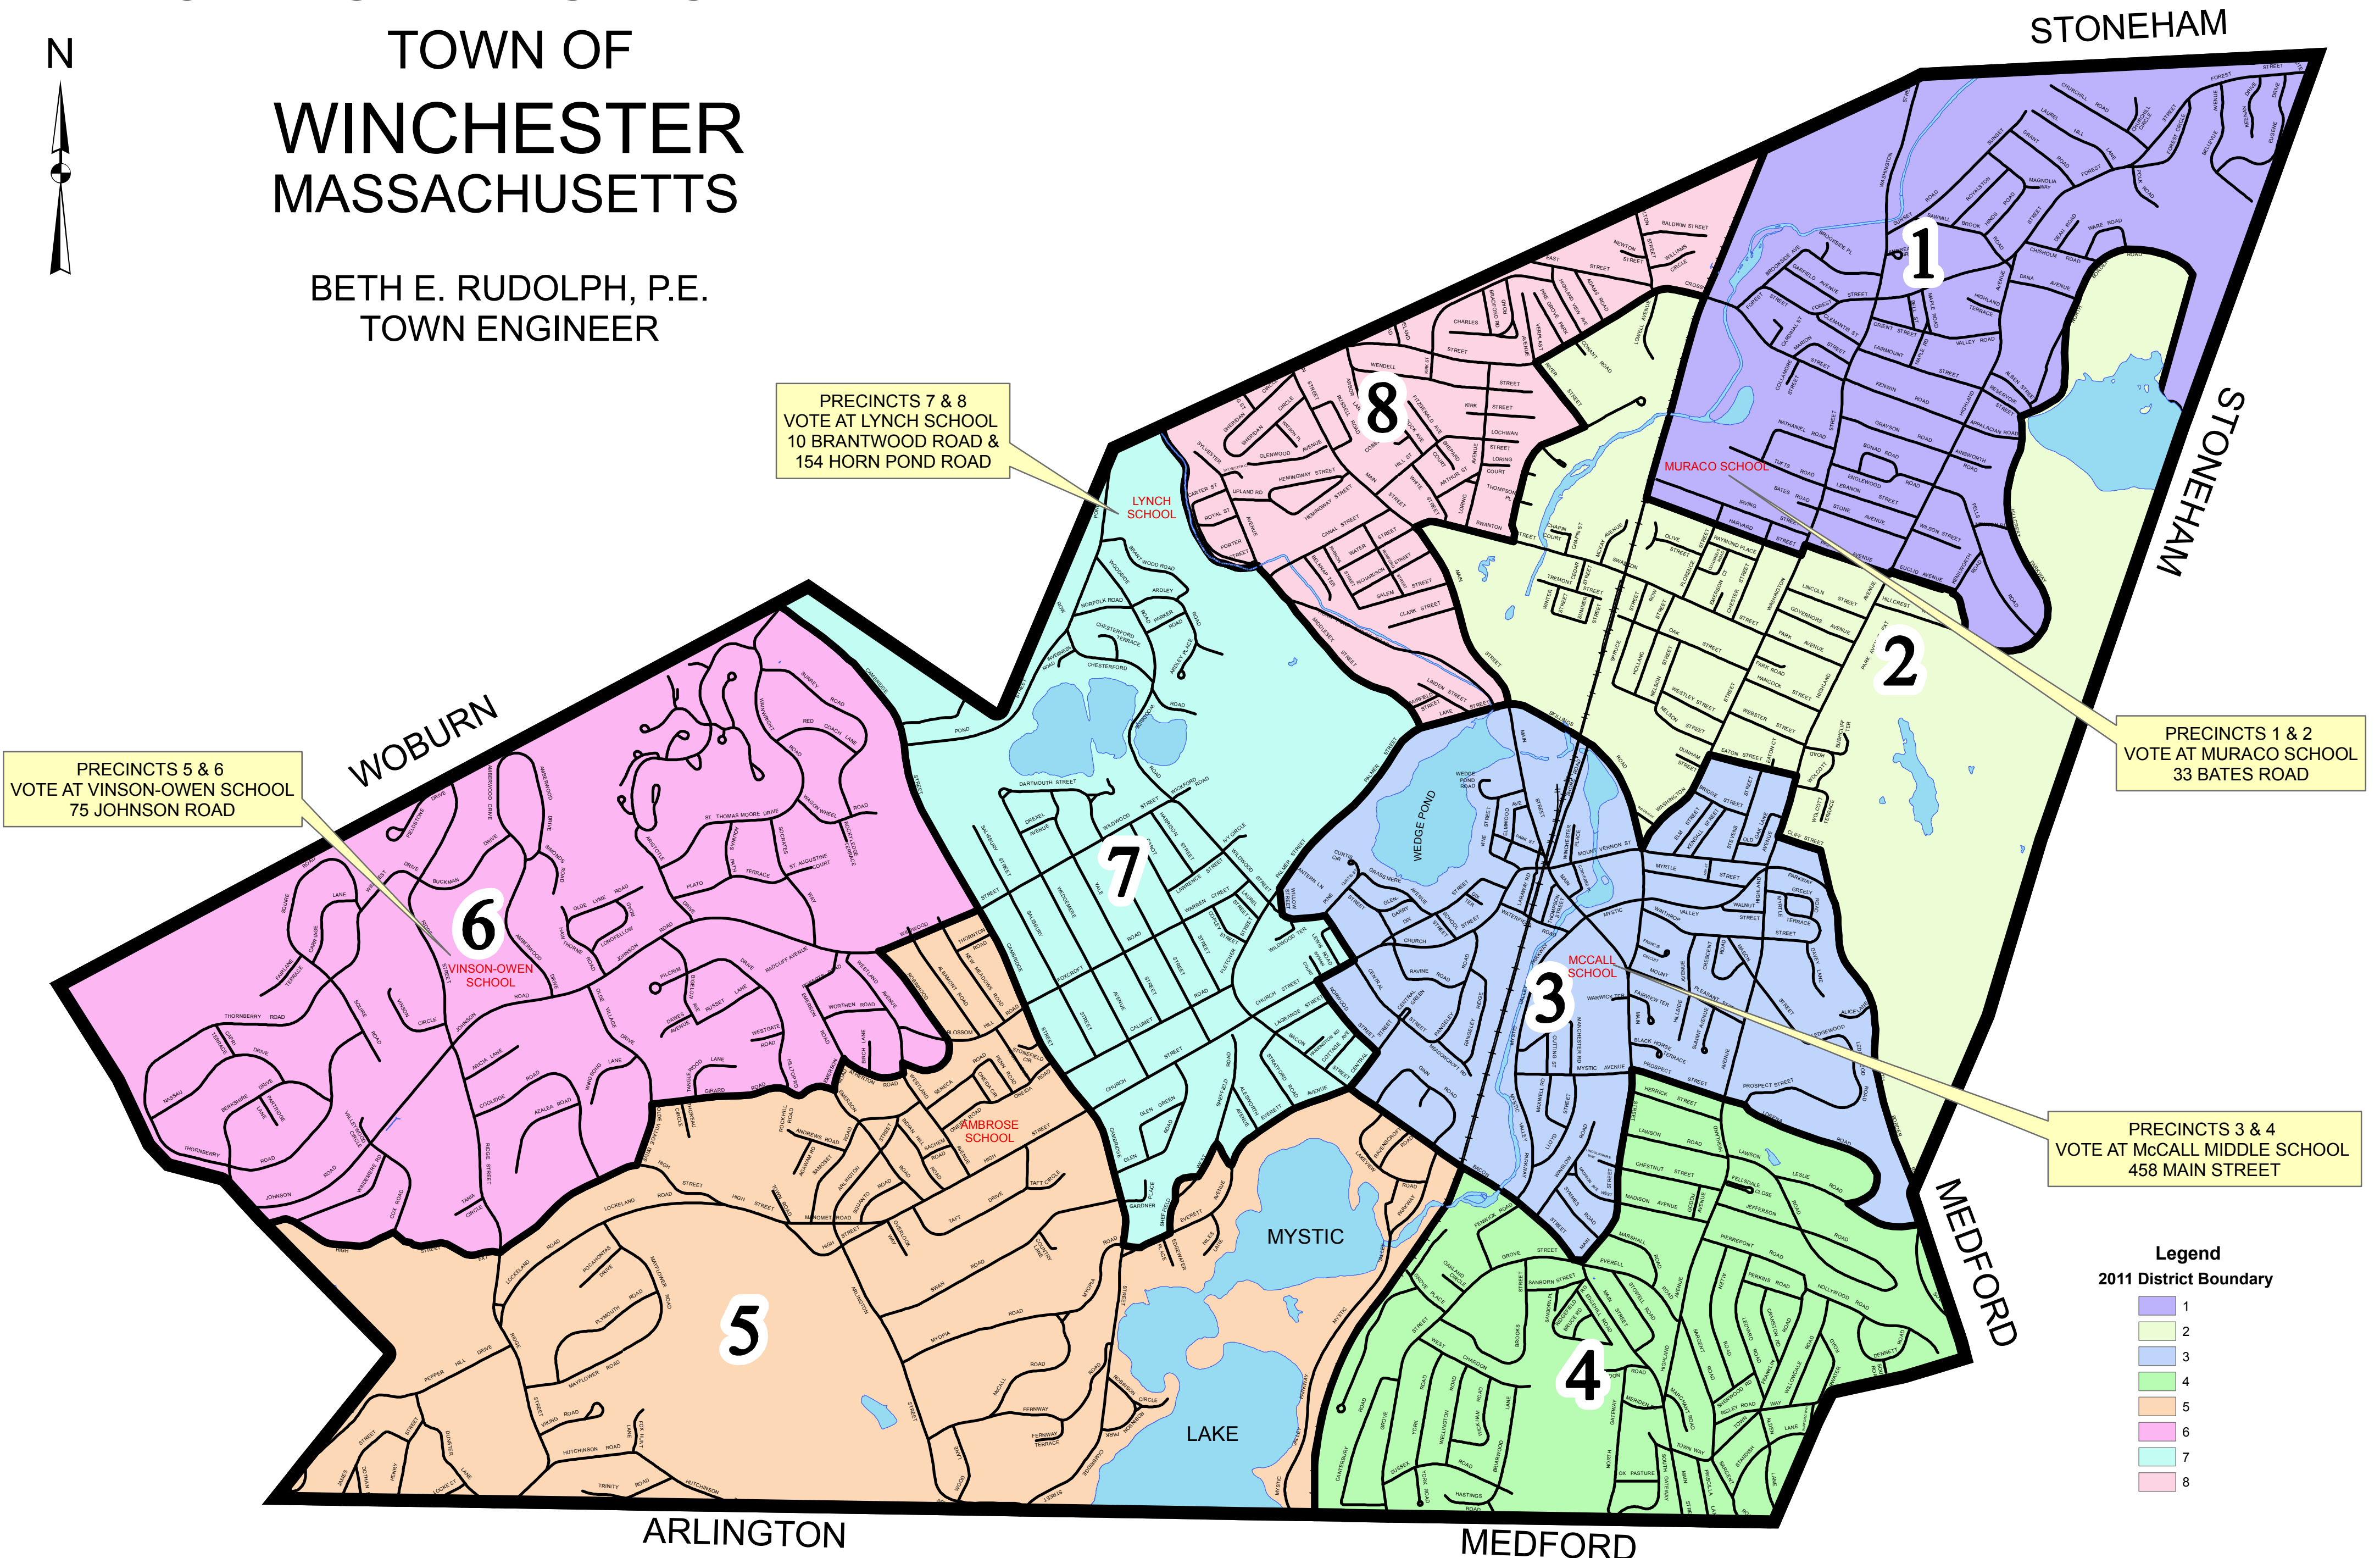

VOTING PRECINCT MAP

TOWN OF WINCHESTER MASSACHUSETTS

BETH E. RUDOLPH, P.E.
TOWN ENGINEER

PRECINCTS 7 & 8
VOTE AT LYNCH SCHOOL
10 BRANTWOOD ROAD &
154 HORN POND ROAD

PRECINCTS 5 & 6
VOTE AT VINSON-OWEN SCHOOL
75 JOHNSON ROAD

PRECINCTS 1 & 2
VOTE AT MURACO SCHOOL
33 BATES ROAD

PRECINCTS 3 & 4
VOTE AT McCALL MIDDLE SCHOOL
458 MAIN STREET

- Legend**
2011 District Boundary
- 1
 - 2
 - 3
 - 4
 - 5
 - 6
 - 7
 - 8

POLLING PLACES
POLLS OPEN 7:00 A.M. TO 8:00 P.M.