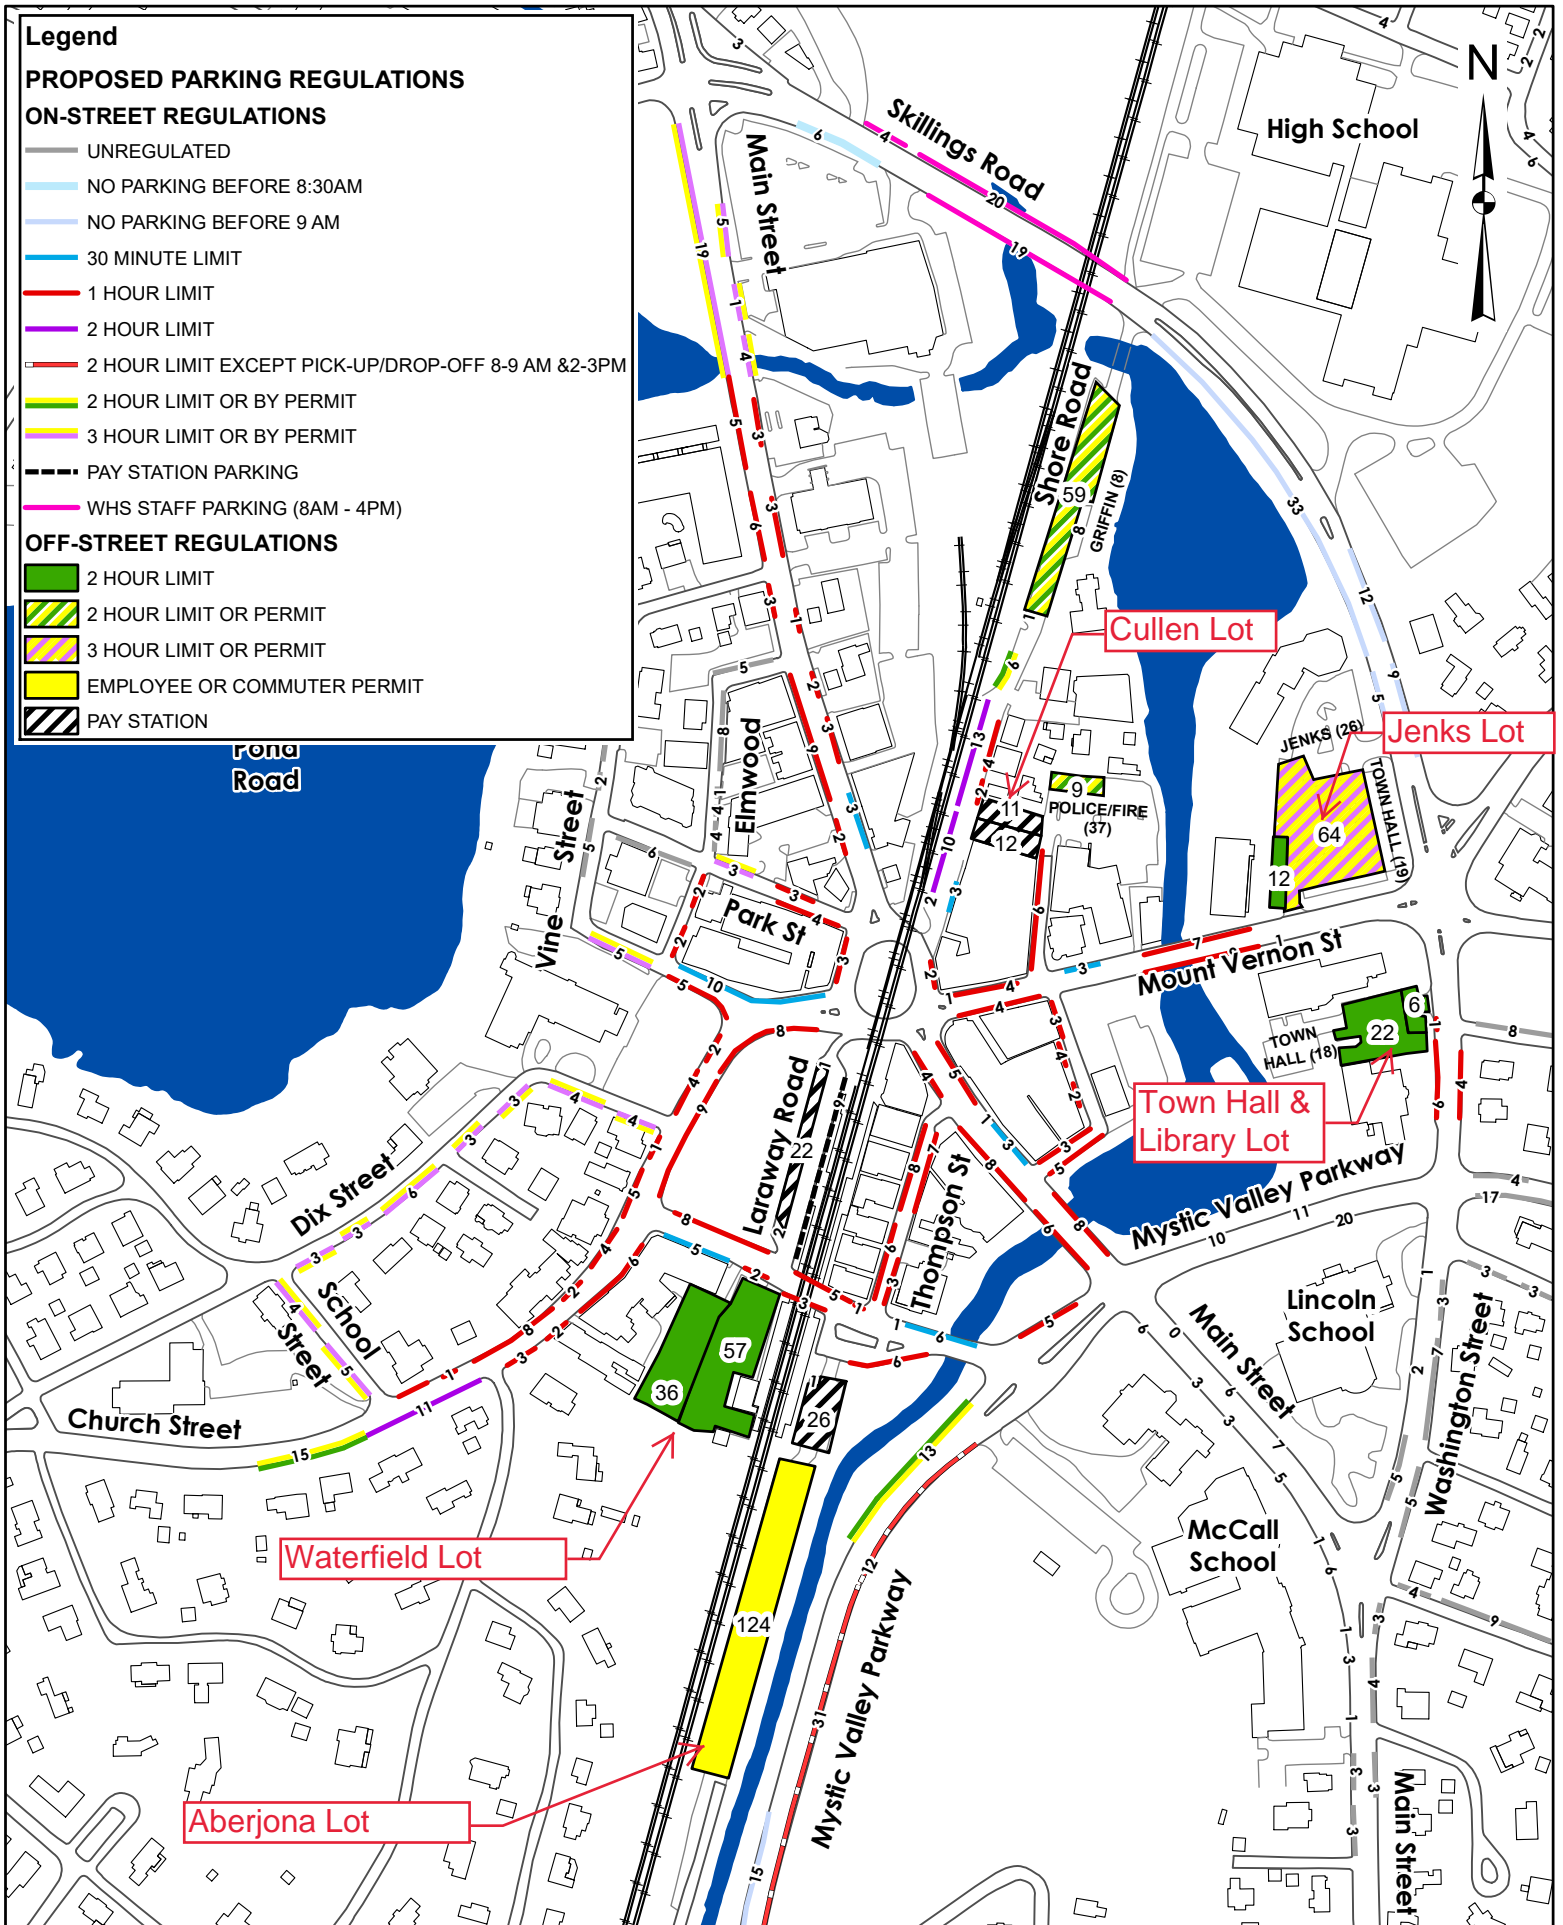

Legend

PROPOSED PARKING REGULATIONS

ON-STREET REGULATIONS

- UNREGULATED
- NO PARKING BEFORE 8:30AM
- NO PARKING BEFORE 9 AM
- 30 MINUTE LIMIT
- 1 HOUR LIMIT
- 2 HOUR LIMIT
- 2 HOUR LIMIT EXCEPT PICK-UP/DROP-OFF 8-9 AM & 2-3PM
- 2 HOUR LIMIT OR BY PERMIT
- 3 HOUR LIMIT OR BY PERMIT
- PAY STATION PARKING
- WHS STAFF PARKING (8AM - 4PM)

OFF-STREET REGULATIONS

- 2 HOUR LIMIT
- 2 HOUR LIMIT OR PERMIT
- 3 HOUR LIMIT OR PERMIT
- EMPLOYEE OR COMMUTER PERMIT
- PAY STATION

WINCHESTER TOWN CENTER PARKING MANAGEMENT PLAN - FINAL

Updated with changes made by the BOS through 11/29/2021