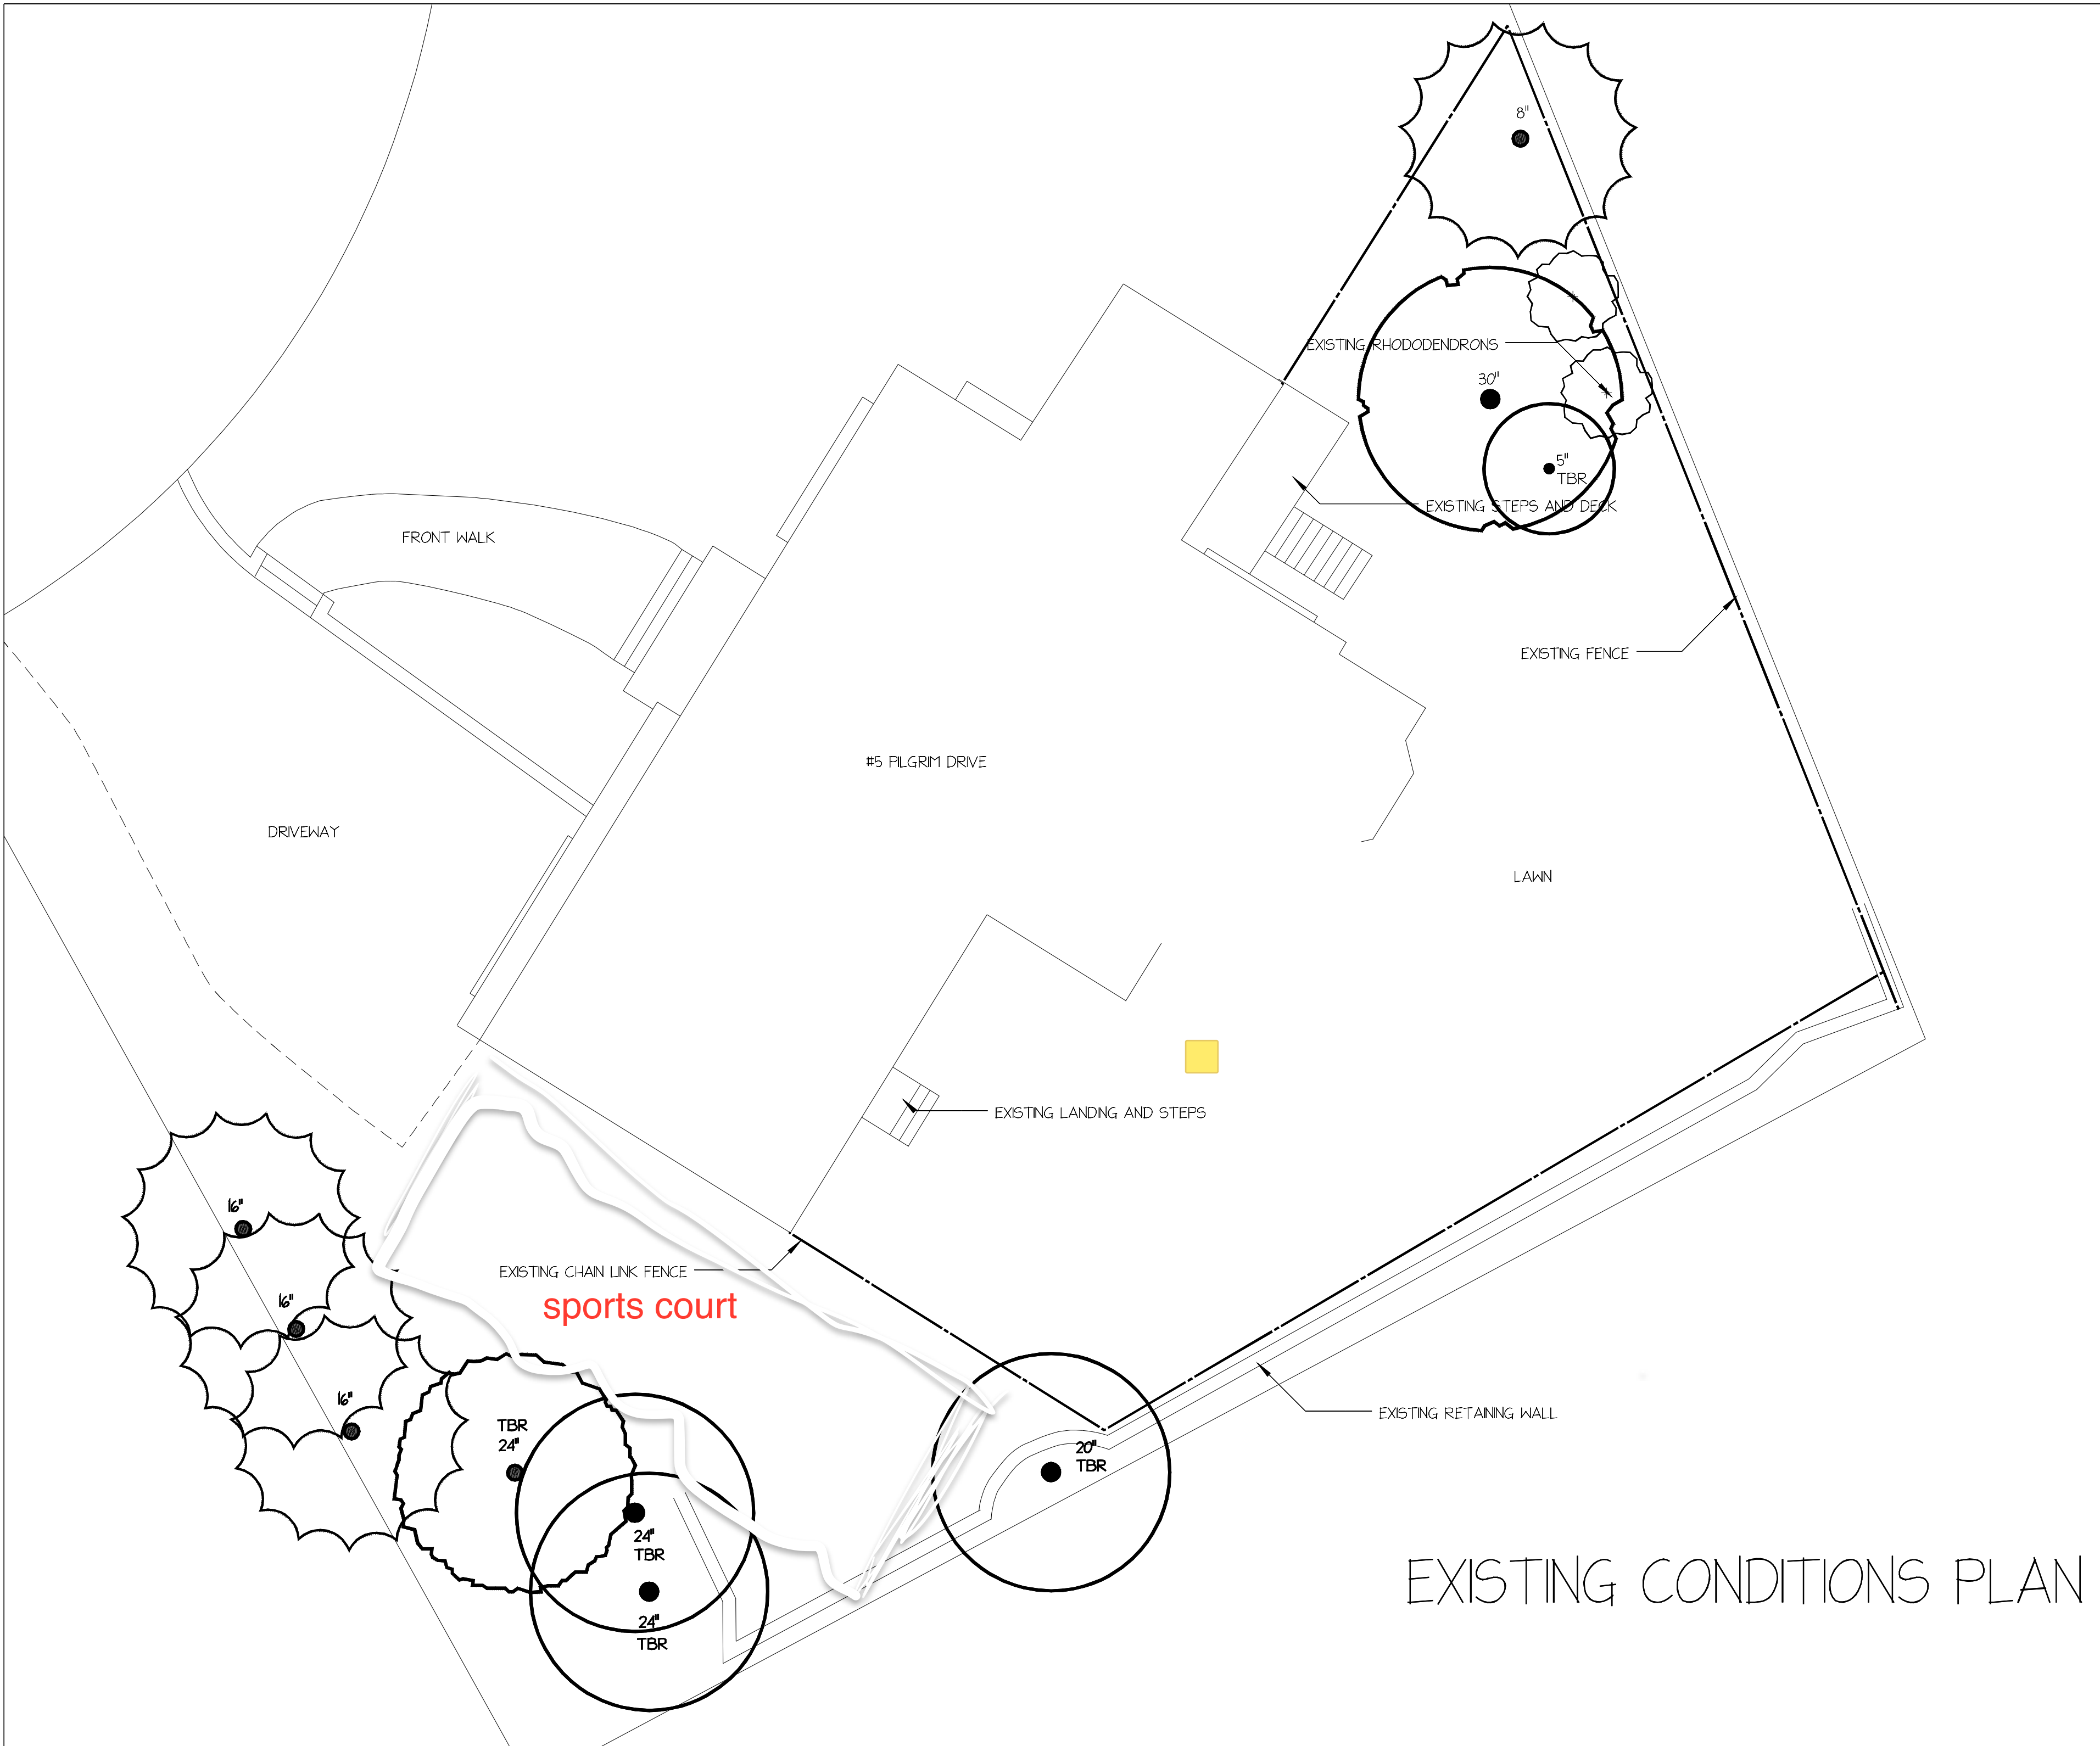

ALDEN LANDSCAPE DESIGN, INC.  
240 CONCORD ROAD  
LINCOLN, MA 01773  
INFO@ALDENLANDSCAPE.COM  
781-799-2926  
ALDENLANDSCAPE.COM

5 PILGRIM DRIVE  
WINCHESTER, MA  
VAN STRY/SMITH  
RESIDENCE

SCALE: 1"=8'  
MAY 31, 2020

EXISTING CONDITIONS PLAN