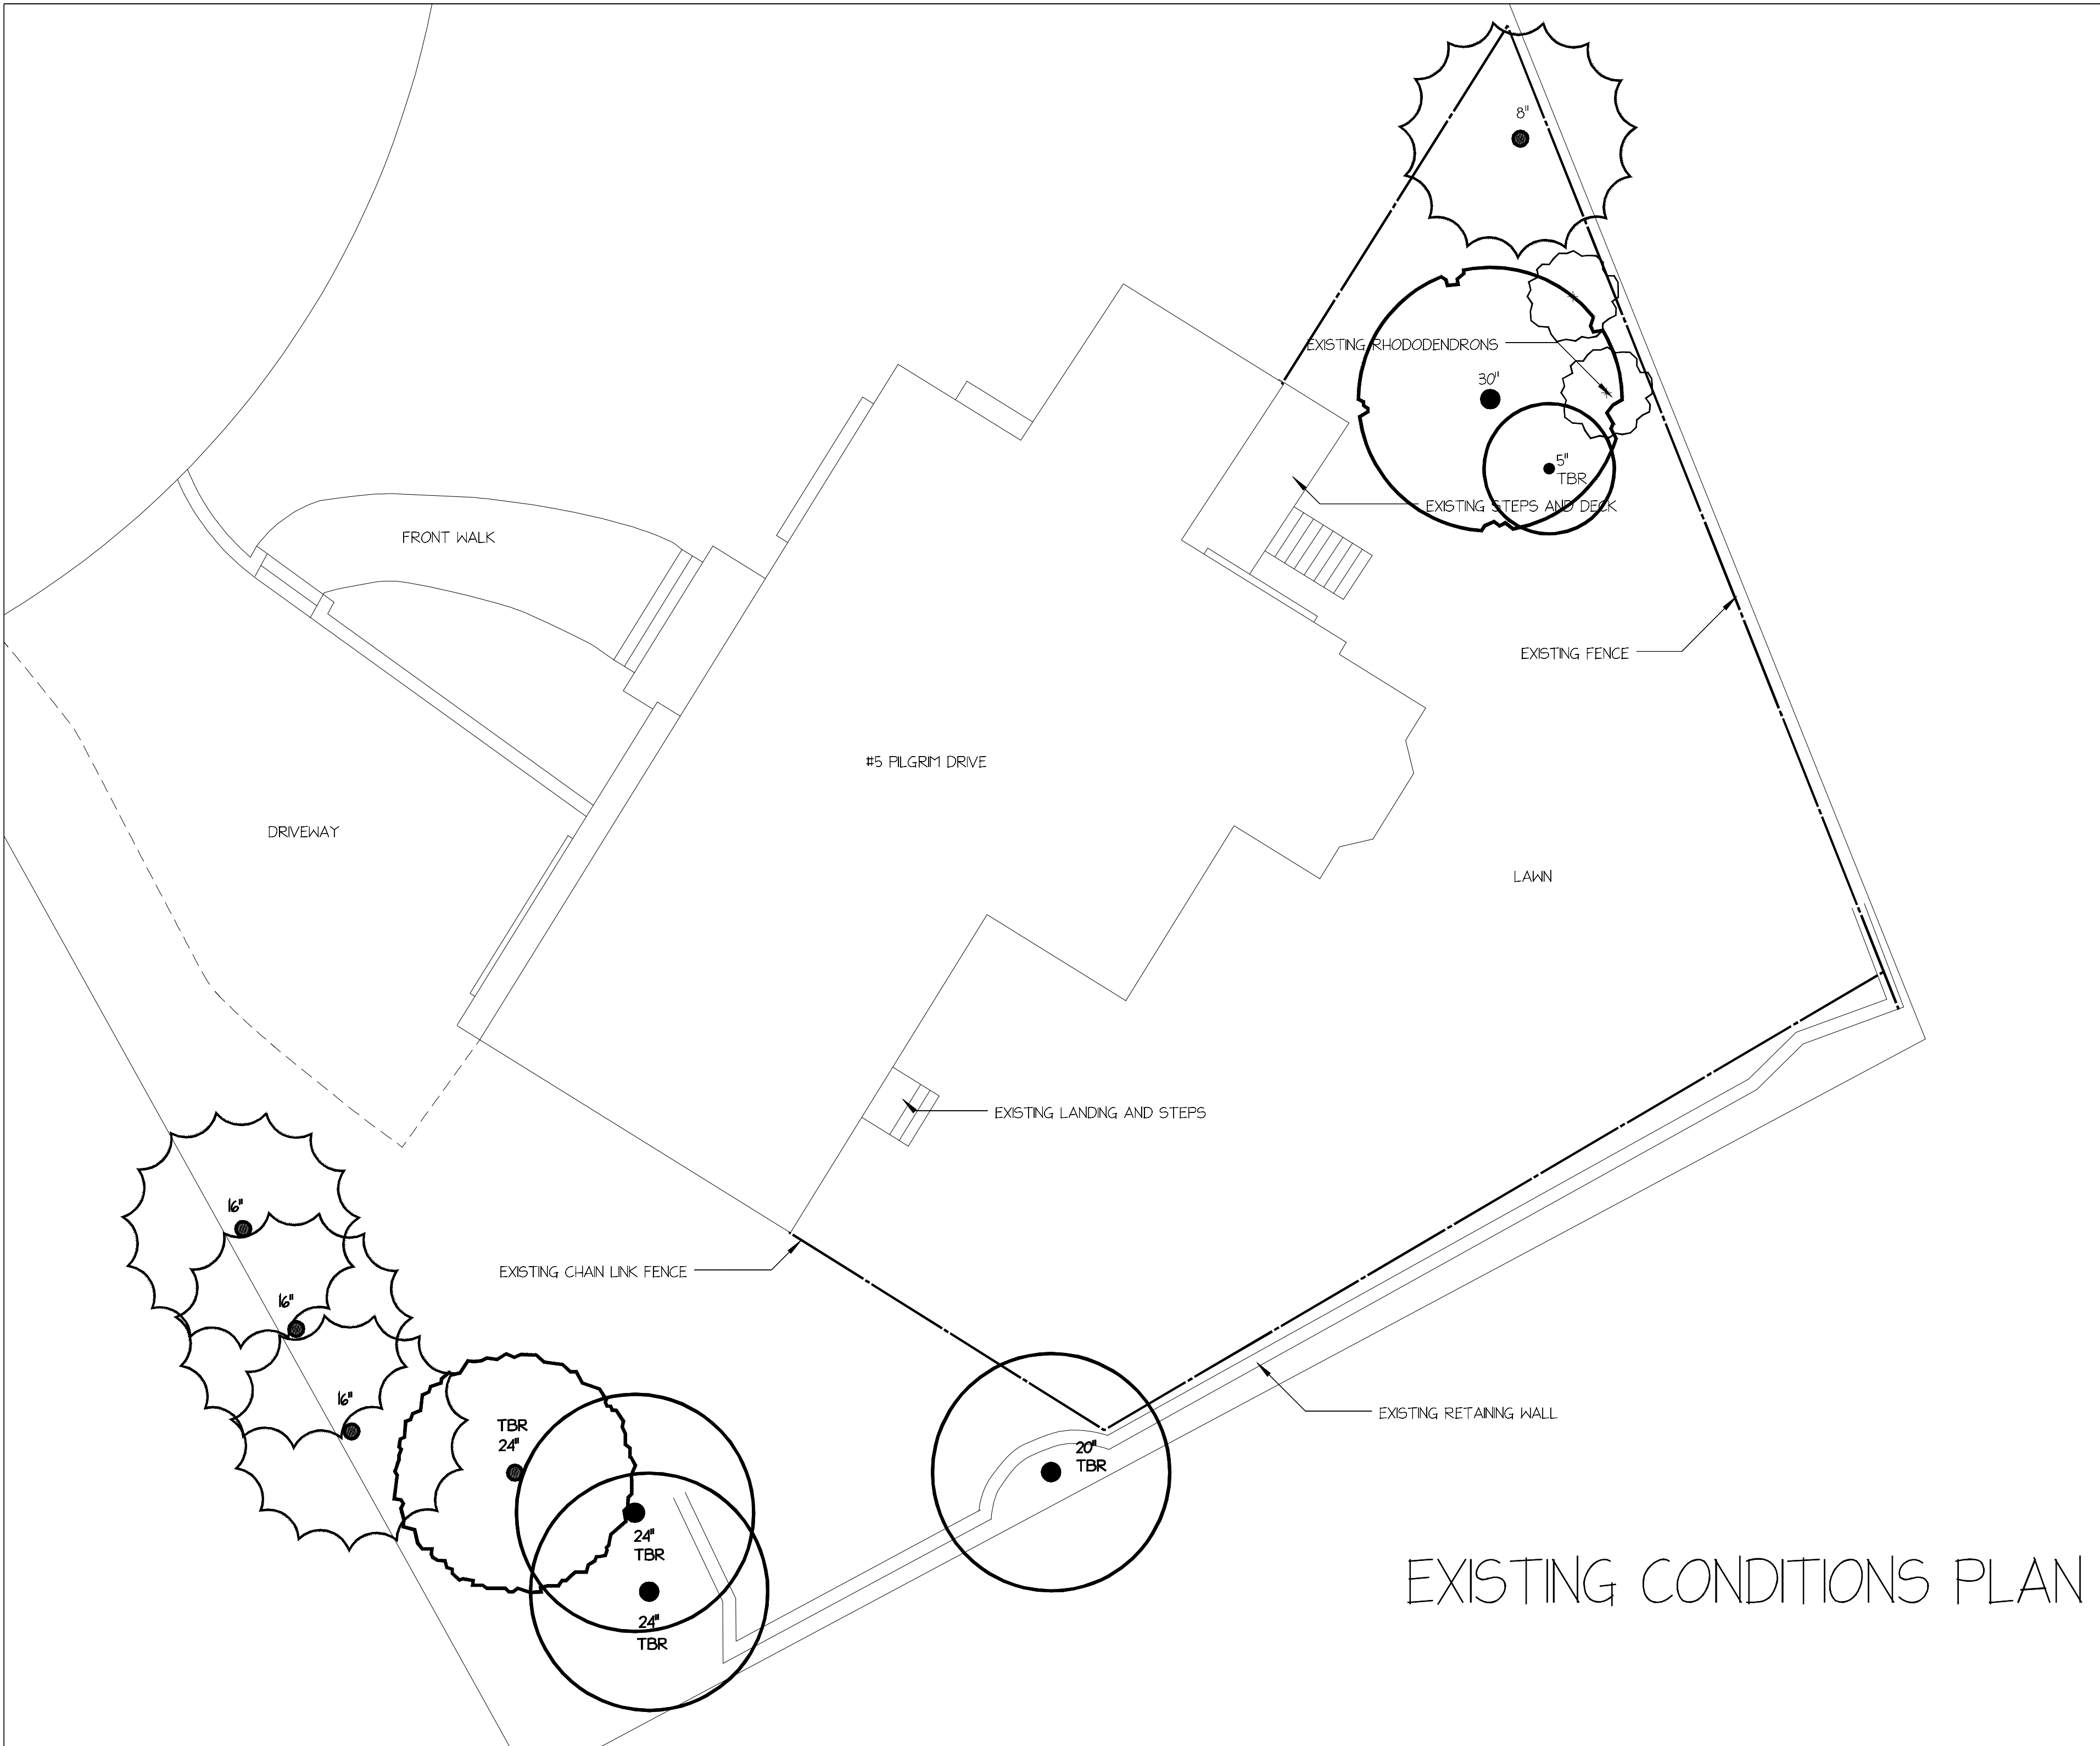

ALDEN LANDSCAPE DESIGN, INC.
240 CONCORD ROAD
LINCOLN, MA 01773
INFO@ALDENLANDSCAPE.COM
781-799-2926
ALDENLANDSCAPE.COM

5 PILGRIM DRIVE
WINCHESTER, MA
VAN STRY/SMITH
RESIDENCE

SCALE: 1"=8'
MAY 31, 2020

EXISTING CONDITIONS PLAN